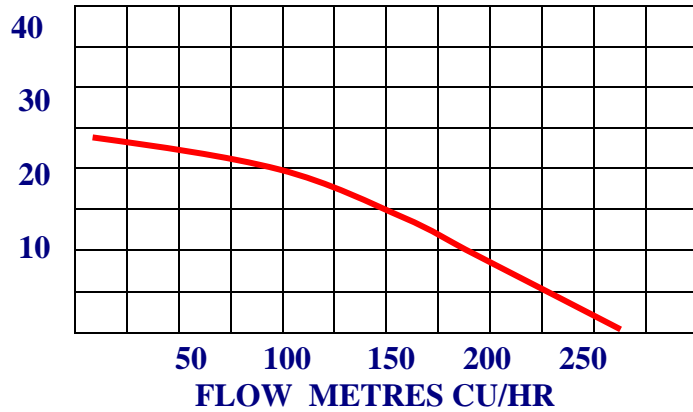

Performance Pump & Equipment  
Co Limited

**PRODUCT CODE 100PP43**

**GENERAL DESCRIPTION**

A GENERAL PURPOSE, SILENCED, ROAD TOW, DIESEL  
DRIVEN PUMP SET

**HEAD MTRS**

**PUMP SPECIFICATION**

<b>MAX HEAD</b>	<b>23 METRES – 134 FEET</b>
<b>MAX FLOW</b>	<b>250 M3/HR -- 915 gpm</b>
<b>SOLIDS SIZE</b>	<b>63 mm – 2.5 inches</b>
<b>SUCTION / DELIVERY SIZES</b>	<b>100mm – 4” x 100mm – 4”</b>
<b>SUCTION LIFT</b>	<b>9 Meters – 29 feet</b>
<b>POWER SOURCE</b>	<b>ISUZU 4JB Diesel Engine</b>
<b>FUEL CAPACITY</b>	<b>300 LITRES – 63 GALLONS</b>
<b>L x W x H</b>	<b>292cm X 157cm X 157cm</b>
<b>WEIGHT</b>	<b>1150 KG</b>